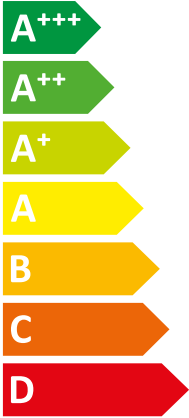

ENERG
енергия · ενεργεια

VWL 75/8.2 AS 230V S2 + VWL

| Vaillant

|| 77/8.2 IS + VIH RW 300/3 BR

A++

A+

Two icons showing sound power levels. The top icon shows a speaker inside a house with the text "42 dB". The bottom icon shows a speaker outside a house with the text "48 dB".

A legend for power consumption in kW, shown as a vertical list of three colored squares with corresponding text: a dark blue square for "6 kW", a medium blue square for "6 kW", and a light blue square for "7 kW".