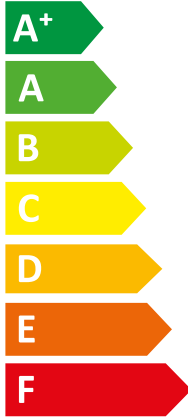

ENERG
енергия · ενεργεια

VWL 75/8.2 AS 230V S2 + VWL

| Vaillant

|| 77/8.2 IS + VIH RW 300/3 BR

A++

A+

Two icons showing sound power levels. The top icon shows a speaker inside a house with the text "42 dB". The bottom icon shows a speaker outside a house with the text "48 dB".

A legend for power consumption in kW, shown as a vertical list of three colored squares with corresponding text: a dark blue square for "6 kW", a medium blue square for "6 kW", and a light blue square for "7 kW".